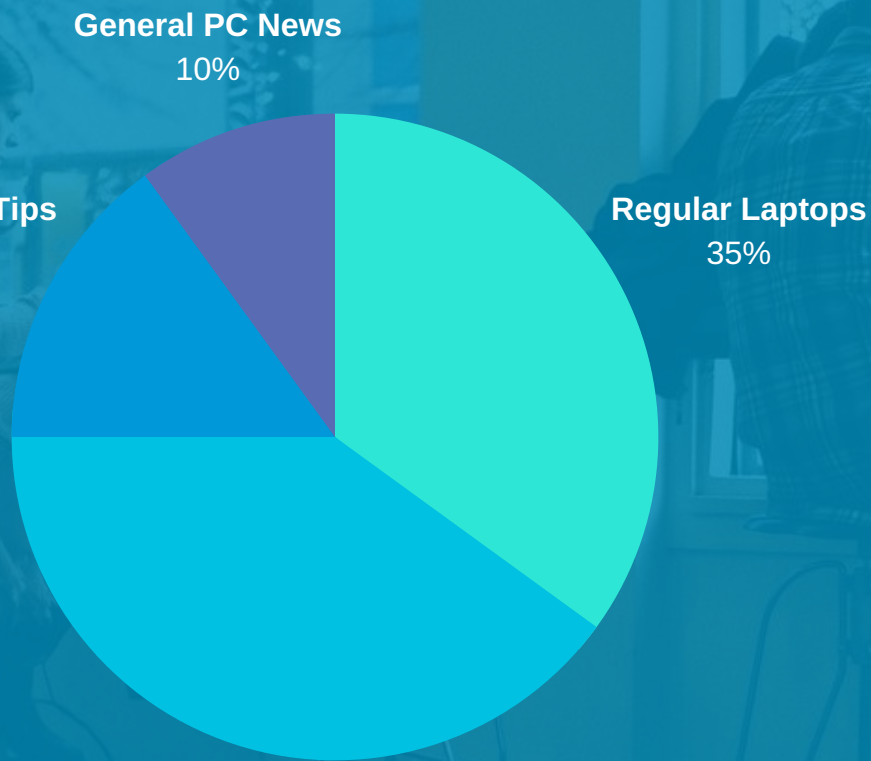

AUDIENCE

Traffic by Organic Search Term Categories